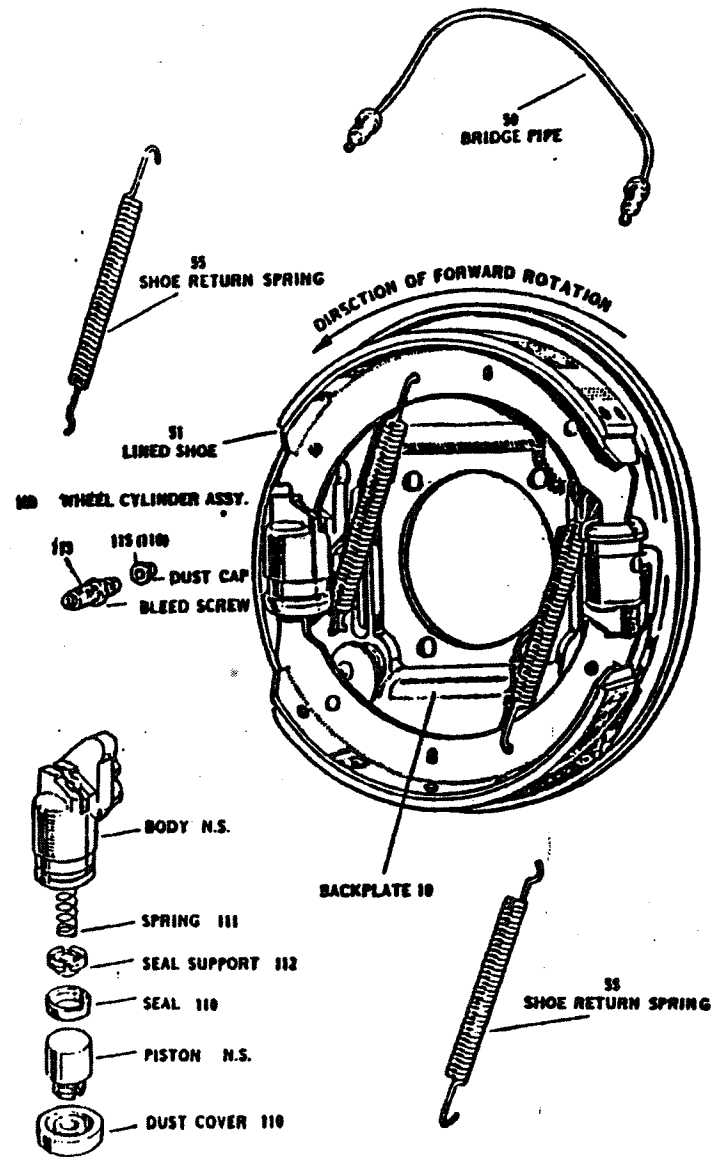

600 SLAVE CYLINDER ASSY. 605 Service Kit 607 Push Rod Assy. 608 Bleed Screw 610 Dust Cap		64067598 SP2019 64673270 377686W 363400
--	--	---

Diagram 1 - FRONT BRAKE LAYOUT

Diagram 2 - REAR BRAKE LAYOUT